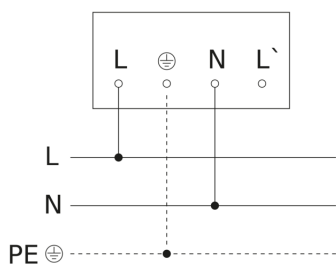

Sensor-switched LED floodlight - Professional Line

XLED PRO ONE S

with motion detector - anthracite
EAN 4007841 069568
Article number 069568

Master circuit diagram

Master/slave interconnection circuit diagram